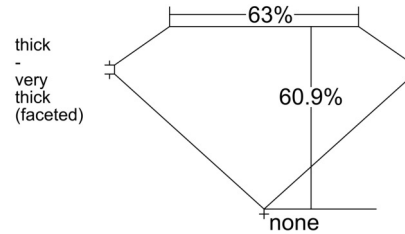

PROPORTIONS

Profile not to actual proportions