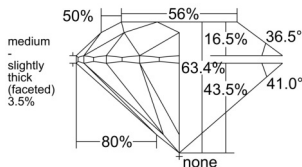

GIA®

FACSIMILE

GIA REPORT 7538159315

Verify this report at GIA.edu

GIA NATURAL DIAMOND DOSSIER®

August 18, 2025
GIA Report Number 7538159315
Shape and Cutting Style ..... Round Brilliant
Measurements ..... 4.88 - 4.90 x 3.10 mm

GRADING RESULTS

Carat Weight ..... 0.46 carat
Color Grade I
Clarity Grade S11
Cut Grade ..... Excellent

ADDITIONAL GRADING INFORMATION

Polish ..... Excellent
Symmetry ..... Excellent
Fluorescence ..... Faint
Clarity Characteristics..... Feather, Crystal, Cavity
Inscription(s): GIA 7538159315

PROPORTIONS

GRADING SCALES

GIA COLOR SCALE	GIA CLARITY SCALE	GIA CUT SCALE
COLOURLESS	FLAWLESS	EXCELLENT
D	INTERNALLY FLAWLESS	
E	VVS₁	VERY GOOD
F		
G	VVS₂	
H	VS₁	GOOD
I		
J	VS₂	
K	SI₁	FAIR
L		
M	SI₂	
N	I₁	POOR
O		
P	I₂	
Q	I₃	
R		
S		
T		
U		
V		
W		
X		
Y		
Z