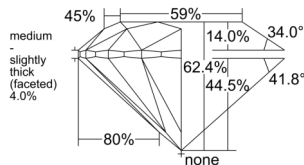

GIA®

FACSIMILE

GIA REPORT 7538150431

Verify this report at GIA.edu

GIA NATURAL DIAMOND DOSSIER®

August 18, 2025
GIA Report Number 7538150431
Shape and Cutting Style ..... Round Brilliant
Measurements ..... 5.09 - 5.12 x 3.19 mm

GRADING RESULTS

Carat Weight ..... 0.51 carat
Color Grade ..... E
Clarity Grade VVS1
Cut Grade ..... Excellent

ADDITIONAL GRADING INFORMATION

Polish ..... Excellent
Symmetry ..... Excellent
Fluorescence ..... None
Clarity Characteristics ..... Pinpoint, Feather
Inscription(s): GIA 7538150431

PROPORTIONS

Profile to actual proportions