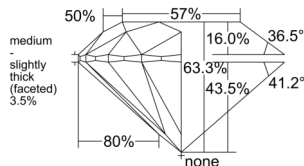

GIA®

FACSIMILE

GIA REPORT

7538077662

Verify this report at GIA.edu

GIA NATURAL DIAMOND DOSSIER®

August 11, 2025
GIA Report Number 7538077662
Shape and Cutting Style ..... Round Brilliant
Measurements ..... 5.02 - 5.05 x 3.19 mm

GRADING RESULTS

Carat Weight ..... 0.50 carat
Color Grade ..... E
Clarity Grade VS1
Cut Grade ..... Excellent

ADDITIONAL GRADING INFORMATION

Polish ..... Excellent
Symmetry ..... Excellent
Fluorescence ..... Medium Blue
Clarity Characteristics ..... Crystal, Pinpoint
Inscription(s): GIA 7538077662

PROPORTIONS

Profile to actual proportions

GRADING SCALES

GIA COLOR SCALE

COLORLESS	D
	E
	F
	G
	H
	I
	J
NEAR COLORLESS	K
	L
FAIN	M
	N
	O
	P
VERY LIGHT	Q
	R
	S
	T
	U
	V
	W
	X
	Y
LIGHT	Z

GIA CLARITY SCALE

FLAWLESS	INTERNAL FLAWLESS	VERY VERY SLIGHTLY INCLUDED	VERY SLIGHTLY INCLUDED	SLIGHTLY INCLUDED	INCLUDED				
						FLAWLESS			
VVS₁	VVS₂	VS₁	VS₂	SI₁	SI₂	I₁	I₂	I₃	
									EXCELLENT
VERY GOOD	GOOD	FAIR	POOR						

GIA CUT SCALE

EXCELLENT
VERY GOOD
GOOD
FAIR
POOR