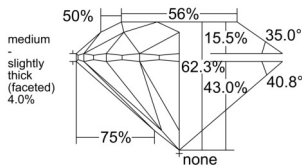

GIA®

FACSIMILE

GIA REPORT 7538028769

Verify this report at GIA.edu

GIA NATURAL DIAMOND DOSSIER®

August 06, 2025
GIA Report Number 7538028769
Shape and Cutting Style ..... Round Brilliant
Measurements ..... 5.05 - 5.09 x 3.16 mm

GRADING RESULTS

Carat Weight ..... 0.50 carat
Color Grade ..... G
Clarity Grade VVS1
Cut Grade ..... Excellent

ADDITIONAL GRADING INFORMATION

Polish ..... Excellent
Symmetry ..... Excellent
Fluorescence ..... None
Clarity Characteristics ..... Pinpoint
Inscription(s): GIA 7538028769

PROPORTIONS

Profile to actual proportions

GRADING SCALES

GIA COLOR SCALE

COLOURLESS	D
	E
	F
	G
	H
	I
	J
NEAR COLOURLESS	K
	L
Faint	M
	N
	O
	P
Very Light	Q
	R
	S
	T
	U
	V
Light	W
	X
	Y
	Z

GIA CLARITY SCALE

FLAWLESS	INTERNAL FLAWLESS	
		FLAWLESS
VERY VERY SLIGHTLY INCLUDED	VVS₁	
	VVS₂	
VERY SLIGHTLY INCLUDED	VS₁	
	VS₂	
SLIGHTLY INCLUDED	SI₁	
	SI₂	
INCLUDED	I₁	
	I₂	
	I₃	

GIA CUT SCALE

EXCELLENT
VERY GOOD
GOOD
FAIR
POOR