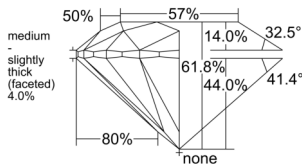

GIA®

FACSIMILE

GIA REPORT 7536893543

Verify this report at GIA.edu

GIA NATURAL DIAMOND DOSSIER®

November 08, 2025
GIA Report Number 7536893543
Shape and Cutting Style ..... Round Brilliant
Measurements ..... 4.80 - 4.82 x 2.97 mm

GRADING RESULTS

Carat Weight ..... 0.42 carat
Color Grade ..... K
Clarity Grade VS1
Cut Grade ..... Excellent

ADDITIONAL GRADING INFORMATION

Polish ..... Excellent
Symmetry ..... Excellent
Fluorescence ..... None
Clarity Characteristics ..... Feather
Inscription(s): GIA 7536893543

PROPORTIONS

Profile to actual proportions