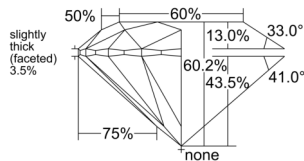

GIA®

FACSIMILE

GIA NATURAL DIAMOND DOSSIER®

October 29, 2025
GIA Report Number 7536845301
Shape and Cutting Style ..... Round Brilliant
Measurements ..... 5.72 - 5.77 x 3.46 mm

GRADING RESULTS

Carat Weight ..... 0.70 carat
Color Grade ..... E
Clarity Grade VVS1
Cut Grade ..... Excellent

ADDITIONAL GRADING INFORMATION

Polish ..... Excellent
Symmetry ..... Excellent
Fluorescence ..... None
Clarity Characteristics ..... Cloud, Pinpoint
Inspection(s): GIA 7536845301

GIA REPORT 7536845301

Verify this report at gia.edu

PROPORTIONS

Profile to actual proportions