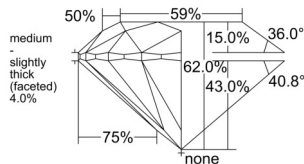

GIA®

FACSIMILE

GIA REPORT 7536732228

Verify this report at GIA.edu

GIA NATURAL DIAMOND DOSSIER®

October 15, 2025
GIA Report Number 7536732228
Shape and Cutting Style ..... Round Brilliant
Measurements ..... 5.21 - 5.25 x 3.24 mm

GRADING RESULTS

Carat Weight ..... 0.55 carat
Color Grade ..... D
Clarity Grade ..... Flawless
Cut Grade ..... Excellent

ADDITIONAL GRADING INFORMATION

Polish ..... Excellent
Symmetry ..... Excellent
Fluorescence ..... None
Clarity Characteristics..... None
Inscription(s): GIA 7536732228

PROPORTIONS

Profile to actual proportions

GRADING SCALES

GIA COLOR SCALE

COLORESS	D
	E
	F
	G
	H
	I
	J
NEAR COLORESS	K
	L
FANIT	M
	N
	O
	P
VERY LIGHT	Q
	R
	S
	T
	U
	V
	W
	X
	Y
LIGHT	Z

GIA CLARITY SCALE

FLAWLESS	INTERNAL FLAWLESS	
		FLAWLESS
VERY VERY SLIGHTLY INCLUDED	VVS₁	
	VVS₂	
VERY SLIGHTLY INCLUDED	VS₁	
	VS₂	
SLIGHTLY INCLUDED	SI₁	
	SI₂	
INCLUDED	I₁	
	I₂	
	I₃	

GIA CUT SCALE

EXCELLENT	
	VERY GOOD
GOOD	
FAIR	
POOR