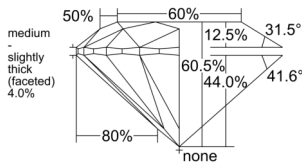

GIA®

FACSIMILE

GIA REPORT

7536424767

Verify this report at GIA.edu

GIA NATURAL DIAMOND DOSSIER®

September 15, 2025
GIA Report Number 7536424767
Shape and Cutting Style ..... Round Brilliant
Measurements ..... 5.13 - 5.16 x 3.11 mm

GRADING RESULTS

Carat Weight ..... 0.50 carat
Color Grade ..... E
Clarity Grade VVS1
Cut Grade ..... Excellent

ADDITIONAL GRADING INFORMATION

Polish ..... Excellent
Symmetry ..... Excellent
Fluorescence ..... Faint
Clarity Characteristics ..... Pinpoint, Feather
Inscription(s): GIA 7536424767

PROPORTIONS

Profile to actual proportions

GRADING SCALES

GIA COLOR SCALE	GIA CLARITY SCALE	GIA CUT SCALE	
D	FLAWLESS	EXCELLENT	
E	INTERNALLY FLAWLESS		
F		VVS₁	VERY GOOD
G	VVS₂		
H	VS₁	GOOD	
I	VS₂		
J	SI₁	FAIR	
K	SI₂		
L	I₁	POOR	
M	I₂		
N	I₃		
O			
P			
Q			
R			
S			
T			
U			
V			
W			
X			
Y			
Z