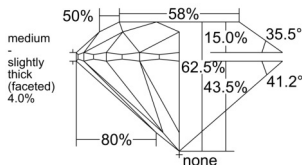

GIA®

FACSIMILE

GIA REPORT 7536301438

Verify this report at GIA.edu

GIA NATURAL DIAMOND DOSSIER®

September 03, 2025
GIA Report Number 7536301438
Shape and Cutting Style ..... Round Brilliant
Measurements ..... 4.32 - 4.37 x 2.72 mm

GRADING RESULTS

Carat Weight ..... 0.31 carat
Color Grade ..... G
Clarity Grade VS2
Cut Grade ..... Excellent

ADDITIONAL GRADING INFORMATION

Polish ..... Excellent
Symmetry ..... Excellent
Fluorescence ..... Faint
Clarity Characteristics ..... Cloud
Inscription(s): GIA 7536301438

PROPORTIONS

GRADING SCALES

GIA COLOR SCALE	GIA CLARITY SCALE	GIA CUT SCALE	
D	FLAWLESS	EXCELLENT	
E	INTERNALLY FLAWLESS		
F		VVS₁	VERY GOOD
G	VVS₂		
H	VS₁	GOOD	
I	VS₂		
J	SI₁	FAIR	
K	SI₂		
L	I₁	POOR	
M	I₂		
N	I₃		
O			
P			
Q			
R			
S			
T			
U			
V			
W			
X			
Y			
Z