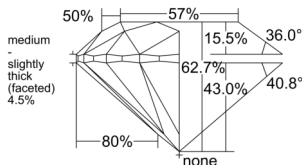

GIA®

FACSIMILE

GIA REPORT 7536228582

Verify this report at gia.edu

GIA NATURAL DIAMOND DOSSIER®

August 26, 2025
GIA Report Number 7536228582
Shape and Cutting Style ..... Round Brilliant
Measurements ..... 5.03 - 5.05 x 3.16 mm

GRADING RESULTS

Carat Weight ..... 0.50 carat
Color Grade ..... D
Clarity Grade VS2
Cut Grade ..... Very Good

ADDITIONAL GRADING INFORMATION

Polish ..... Excellent
Symmetry ..... Excellent
Fluorescence ..... Strong Blue
Clarity Characteristics ..... Crystal, Cloud
Inscription(s): GIA 7536228582

PROPORTIONS

Profile to actual proportions

GRADING SCALES

GIA COLOR SCALE

COLOURLESS	D
	E
	F
	G
	H
	I
	J
NEAR COLOURLESS	K
	L
Faint	M
	N
	O
	P
	R
	S
	T
	U
	V
	W
	X
	Y
Light	Z

GIA CLARITY SCALE

FLAWLESS	INTERNAL FLAWLESS	
		FLAWLESS
VERY VERY SLIGHTLY INCLUDED	VVS₁	
	VVS₂	
VERY SLIGHTLY INCLUDED	VS₁	
	VS₂	
SLIGHTLY INCLUDED	SI₁	
	SI₂	
INCLUDED	I₁	
	I₂	
	I₃	

GIA CUT SCALE

EXCELLENT
VERY GOOD
GOOD
FAIR
POOR