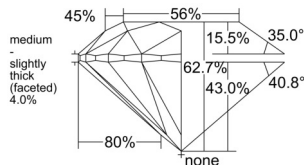

GIA®

FACSIMILE

GIA REPORT 7536223424

Verify this report at GIA.edu

GIA NATURAL DIAMOND DOSSIER®

August 26, 2025
GIA Report Number 7536223424
Shape and Cutting Style ..... Round Brilliant
Measurements ..... 5.20 - 5.23 x 3.27 mm

GRADING RESULTS

Carat Weight ..... 0.55 carat
Color Grade ..... G
Clarity Grade VVS1
Cut Grade ..... Excellent

ADDITIONAL GRADING INFORMATION

Polish ..... Excellent
Symmetry ..... Excellent
Fluorescence ..... None
Clarity Characteristics ..... Pinpoint
Inscription(s): GIA 7536223424

PROPORTIONS

Profile to actual proportions