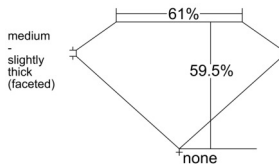

GIA®

FACSIMILE

GIA REPORT 7536181708

Verify this report at GIA.edu

GIA NATURAL DIAMOND DOSSIER®

August 23, 2025
GIA Report Number 7536181708
Shape and Cutting Style ..... Pear Brilliant
Measurements ..... 7.48 x 4.63 x 2.75 mm

GRADING RESULTS

Carat Weight ..... 0.54 carat
Color Grade ..... G
Clarity Grade VVS1

ADDITIONAL GRADING INFORMATION

Polish ..... Excellent
Symmetry ..... Excellent
Fluorescence ..... None
Clarity Characteristics ..... Internal Graining
Inscription(s): GIA 7536181708

PROPORTIONS

Profile not to actual proportions

GRADING SCALES

GIA COLOR SCALE		GIA CLARITY SCALE			
COLORLESS	D	VERY VERY SLIGHTLY INCLUDED	FLAWLESS		
	E		INTERNALLY FLAWLESS		
	F	VERY SLIGHTLY INCLUDED	VVS₁		
	G		VVS₂		
	H		VS₁		
	NEAR COLORLESS	I	SLIGHTLY INCLUDED	VS₂	
		J		SI₁	
		FAINT	K	INCLUDED	SI₂
			L		I₁
			M		I₂
VERT LIGHT	N	NOT GRADED	I₃		
	O				
	P				
	Q				
	R				
	S				
	T				
LIGHT	U				
	V				
	W				
	X				
Y					
Z