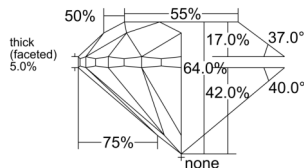

GIA®

FACSIMILE

GIA REPORT

7536086495

Verify this report at GIA.edu

GIA NATURAL DIAMOND DOSSIER®

August 11, 2025
GIA Report Number **7536086495**
Shape and Cutting Style ..... **Round Brilliant**
Measurements ..... **5.54 - 5.56 x 3.55 mm**

GRADING RESULTS

Carat Weight ..... **0.70 carat**
Color Grade ..... **E**
Clarity Grade **VS1**
Cut Grade ..... **Very Good**

ADDITIONAL GRADING INFORMATION

Polish ..... **Excellent**
Symmetry ..... **Excellent**
Fluorescence ..... **Very Strong Blue**
Clarity Characteristics..... **Cloud, Feather, Pinpoint**
Inscription(s): **GIA 7536086495**

PROPORTIONS

Profile to actual proportions

GRADING SCALES

GIA COLOR SCALE

COLORLESS	D
	E
	F
	G
	H
	I
	J
NEAR COLORLESS	K
	L
Faint	M
	N
	O
	P
Very Light	Q
	R
	S
	T
	U
	V
	W
	X
	Y
Light	Z

GIA CLARITY SCALE

FLAWLESS	VERY VERY SLIGHTLY INCLUDED	VS₁	VS₂	VS₁	VS₂	SI₁	SI₂	I₁	I₂	I₃					
											FLAWLESS	INTERNALLY FLAWLESS	VERY SLIGHTLY INCLUDED	SLIGHTLY INCLUDED	INCLUDED

GIA CUT SCALE

EXCELLENT
VERY GOOD
GOOD
FAIR
POOR