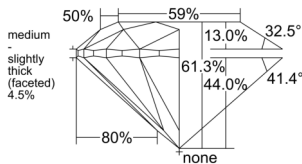

GIA®

FACSIMILE

GIA REPORT 7533722284

Verify this report at GIA.edu

GIA NATURAL DIAMOND DOSSIER®

October 14, 2025
GIA Report Number 7533722284
Shape and Cutting Style ..... Round Brilliant
Measurements ..... 3.70 - 3.71 x 2.27 mm

GRADING RESULTS

Carat Weight ..... 0.19 carat
Color Grade ..... F
Clarity Grade VS1
Cut Grade ..... Excellent

ADDITIONAL GRADING INFORMATION

Polish ..... Excellent
Symmetry ..... Excellent
Fluorescence ..... None
Clarity Characteristics ..... Feather, Pinpoint
Inscription(s): GIA 7533722284

PROPORTIONS

Profile to actual proportions

GRADING SCALES

GIA COLOR SCALE	GIA CLARITY SCALE	GIA CUT SCALE	
D	FLAWLESS	EXCELLENT	
E	INTERNALLY FLAWLESS		
F		VVS₁	VERY GOOD
G	VVS₂		
H	VS₁	GOOD	
I	VS₂		
J	SI₁	FAIR	
K	SI₂		
L	I₁	POOR	
M			
N			
O	I₂		
P			
Q			
R	I₃		
S			
T			
U			
V			
W			
X			
Y			
Z