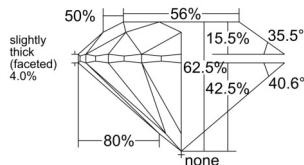

GIA®

FACSIMILE

GIA REPORT 7533693549

Verify this report at GIA.edu

GIA NATURAL DIAMOND DOSSIER®

October 11, 2025
GIA Report Number 7533693549
Shape and Cutting Style ..... Round Brilliant
Measurements ..... 4.39 - 4.40 x 2.75 mm

GRADING RESULTS

Carat Weight ..... 0.33 carat
Color Grade ..... K
Clarity Grade VVS1
Cut Grade ..... Excellent

ADDITIONAL GRADING INFORMATION

Polish ..... Excellent
Symmetry ..... Excellent
Fluorescence ..... Medium Blue
Clarity Characteristics ..... Pinpoint, Cavity
Inscription(s): GIA 7533693549

PROPORTIONS

Profile to actual proportions