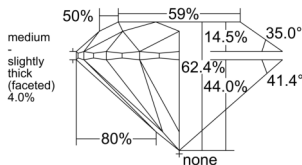

GIA®

FACSIMILE

GIA NATURAL DIAMOND DOSSIER®

October 07, 2025
GIA Report Number 7533647440
Shape and Cutting Style ..... Round Brilliant
Measurements ..... 4.79 - 4.82 x 3.00 mm

GRADING RESULTS

Carat Weight ..... 0.43 carat
Color Grade ..... G
Clarity Grade VS2
Cut Grade ..... Excellent

ADDITIONAL GRADING INFORMATION

Polish ..... Excellent
Symmetry ..... Excellent
Fluorescence ..... Faint
Clarity Characteristics ..... Cloud, Crystal
Inscription(s): GIA 7533647440

GIA REPORT 7533647440

Verify this report at GIA.edu

PROPORTIONS

Profile to actual proportions