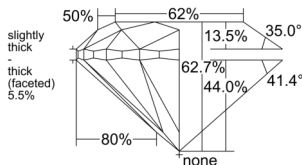

GIA®

FACSIMILE

GIA REPORT 7533387641

Verify this report at GIA.edu

GIA NATURAL DIAMOND DOSSIER®

September 10, 2025
GIA Report Number 7533387641
Shape and Cutting Style ..... Round Brilliant
Measurements ..... 4.99 - 5.01 x 3.14 mm

GRADING RESULTS

Carat Weight ..... 0.50 carat
Color Grade ..... D
Clarity Grade VS1
Cut Grade ..... Very Good

ADDITIONAL GRADING INFORMATION

Polish ..... Excellent
Symmetry ..... Very Good
Fluorescence ..... Strong Blue
Clarity Characteristics ..... Crystal
Inscription(s): GIA 7533387641

PROPORTIONS

Profile to actual proportions