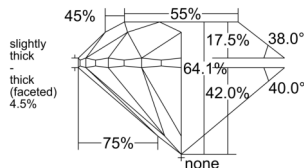

GIA®

FACSIMILE

GIA REPORT

7533344771

Verify this report at GIA.edu

GIA NATURAL DIAMOND DOSSIER®

September 08, 2025

GIA Report Number 7533344771

Shape and Cutting Style ..... Round Brilliant

Measurements ..... 4.95 - 4.97 x 3.18 mm

GRADING RESULTS

Carat Weight ..... 0.50 carat

Color Grade ..... D

Clarity Grade VS1

Cut Grade ..... Very Good

ADDITIONAL GRADING INFORMATION

Polish ..... Excellent

Symmetry ..... Excellent

Fluorescence ..... Strong Blue

Clarity Characteristics..... Crystal, Cloud, Pinpoint, Needle

Inscription(s): GIA 7533344771

PROPORTIONS

Profile to actual proportions

GRADING SCALES

GIA COLOR SCALE

COLORLESS	D
	E
	F
	G
	H
	I
NEAR COLORLESS	J
	K
	L
Faint	M
	N
	O
	P
	Q
	R
	S
	T
	U
	V
	W
	X
	Y
Light	Z

GIA CLARITY SCALE

FLAWLESS	VERY VERY SLIGHTLY INCLUDED	I₁	
			I₂
INTERNALLY FLAWLESS	VERY SLIGHTLY INCLUDED	SI₁	
			SI₂
VVS₁	VERY SLIGHTLY INCLUDED	VS₁	
			VS₂
VVS₂	VERY SLIGHTLY INCLUDED	VS₁	
			VS₂
VVS₁	VERY SLIGHTLY INCLUDED	SI₁	
			SI₂
VVS₂	VERY SLIGHTLY INCLUDED	I₁	
			I₂
VVS₁	VERY SLIGHTLY INCLUDED	I₂	
			I₃

GIA CUT SCALE

EXCELLENT	VERY GOOD	GOOD	FAIR	POOR	
					I₁
EXCELLENT	VERY GOOD	GOOD	FAIR	POOR	
					I₂
EXCELLENT	VERY GOOD	GOOD	FAIR	POOR	
					I₃