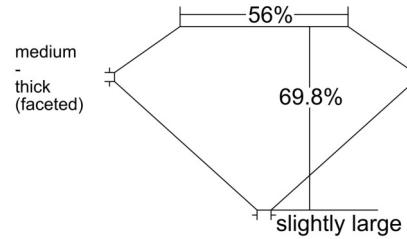

GIA NATURAL DIAMOND GRADING REPORT

November 14, 2025
GIA Report Number 7532987645
Shape and Cutting Style ..... Old Mine Brilliant
Measurements ..... 7.82 x 5.64 x 3.94 mm

GRADING RESULTS

Carat Weight ..... 1.50 carat
Color Grade ..... K, Faint Brown
Clarity Grade VS1

ADDITIONAL GRADING INFORMATION

Polish ..... Excellent
Symmetry ..... Very Good
Fluorescence ..... None
Inscription(s): GIA 7532987645
Comments: Internal graining is not shown.

PROPORTIONS

Profile not to actual proportions