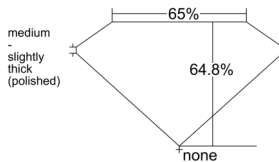

GIA®

FACSIMILE

GIA REPORT 7532875774

Verify this report at GIA.edu

GIA NATURAL DIAMOND DOSSIER®

November 04, 2025
GIA Report Number 7532875774
Shape and Cutting Style ..... Emerald Cut
Measurements ..... 6.29 x 4.14 x 2.68 mm

GRADING RESULTS

Carat Weight ..... 0.67 carat
Color Grade ..... G
Clarity Grade VVS1

ADDITIONAL GRADING INFORMATION

Polish ..... Excellent
Symmetry ..... Excellent
Fluorescence ..... None
Clarity Characteristics ..... Pinpoint
Inscription(s): GIA 7532875774

PROPORTIONS

Profile not to actual proportions

GRADING SCALES

GIA COLOR SCALE		GIA CLARITY SCALE			
COLORLESS	D	VERY VERY SLIGHTLY INCLUDED	FLAWLESS		
	E		INTERNALLY FLAWLESS		
	F		VVS₁		
	G		VVS₂		
	NEAR COLORLESS	H	VERY SLIGHTLY INCLUDED	VS₁	
		I		VS₂	
		FAINT	J	SLIGHTLY INCLUDED	SI₁
			K		SI₂
	L		I₁		
	M		I₂		
N	I₃				
O					
VERT LIGHT	P	INCLUDED			
	Q				
	R				
	S				
	T				
	U				
	V				
	W				
LIGHT	X				
	Y				
	Z