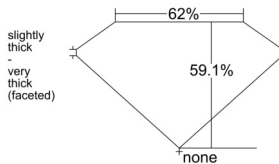

GIA®

FACSIMILE

GIA REPORT 7532857066

Verify this report at GIA.edu

GIA NATURAL DIAMOND DOSSIER®

November 04, 2025
GIA Report Number 7532857066
Shape and Cutting Style ..... Pear Brilliant
Measurements ..... 8.76 x 5.21 x 3.08 mm

GRADING RESULTS

Carat Weight ..... 0.90 carat
Color Grade ..... G
Clarity Grade VS1

ADDITIONAL GRADING INFORMATION

Polish ..... Excellent
Symmetry ..... Excellent
Fluorescence ..... None
Clarity Characteristics..... Cloud, Feather, Needle, Pinpoint
Inscription(s): GIA 7532857066

PROPORTIONS

Profile not to actual proportions

GRADING SCALES

GIA COLOR SCALE		GIA CLARITY SCALE			
COLORLESS	D	VERY VERY SLIGHTLY INCLUDED	FLAWLESS		
	E		INTERNALLY FLAWLESS		
	F		VS₁		
	NEAR COLORLESS	G	VERY SLIGHTLY INCLUDED	VS₂	
		H		VS₁	
		FANT	I	SLIGHTLY INCLUDED	VS₂
			J		SI₁
			K		SI₂
	LIGHT	L	INCLUDED	I₁	
		M		I₂	
N		I₃			
O					
P					
Q					
R					
S					
T					
U					
V					
W					
X					
Y					
Z