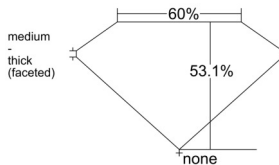

GIA®

FACSIMILE

GIA REPORT

7532766682

Verify this report at GIA.edu

GIA NATURAL DIAMOND DOSSIER®

October 17, 2025
GIA Report Number 7532766682
Shape and Cutting Style ..... Heart Brilliant
Measurements ..... 5.04 x 5.75 x 3.05 mm

GRADING RESULTS

Carat Weight ..... 0.52 carat
Color Grade I
Clarity Grade VVS1

ADDITIONAL GRADING INFORMATION

Polish ..... Excellent
Symmetry ..... Excellent
Fluorescence ..... None
Clarity Characteristics ..... Feather
Inscription(s): GIA 7532766682

PROPORTIONS

Profile not to actual proportions

GRADING SCALES

GIA COLOR SCALE		GIA CLARITY SCALE	
COLORLESS	D	VERY VERY SLIGHTLY INCLUDED	FLAWLESS
	E		INTERNALLY FLAWLESS
	F		VVS₁
	G		VVS₂
	H		VS₁
	I		VS₂
	J		SI₁
	K		SI₂
	L		I₁
	M		I₂
NEAR COLORLESS	N	SLIGHTLY INCLUDED	I₃
	O		
	P		
	Q		
FAINT	R		
	S		
	T		
	U		
VERT LIGHT	V		
	W		
	X		
	Y		
LIGHT	Z