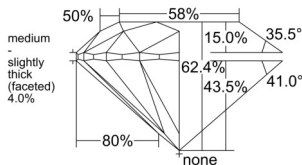

GIA®

FACSIMILE

GIA REPORT 7532717455

Verify this report at GIA.edu

GIA NATURAL DIAMOND DOSSIER®

October 13, 2025
GIA Report Number 7532717455
Shape and Cutting Style ..... Round Brilliant
Measurements ..... 4.16 - 4.18 x 2.60 mm

GRADING RESULTS

Carat Weight ..... 0.28 carat
Color Grade ..... H
Clarity Grade VS1
Cut Grade ..... Excellent

ADDITIONAL GRADING INFORMATION

Polish ..... Very Good
Symmetry ..... Excellent
Fluorescence ..... None
Clarity Characteristics ..... Feather, Pinpoint
Inscription(s): GIA 7532717455

PROPORTIONS

GRADING SCALES

GIA COLOR SCALE

COLORLESS	D
	E
	F
	G
	H
	I
	J
NEAR COLORLESS	K
	L
	M
Faint	N
	O
	P
	Q
	R
	S
	T
	U
	V
	W
	X
	Y
Light	Z

GIA CLARITY SCALE

FLAWLESS	INTERNAL FLAWLESS	
		FLAWLESS
VERY VERY SLIGHTLY INCLUDED	VVS₁	
	VVS₂	
VERY SLIGHTLY INCLUDED	VS₁	
	VS₂	
SLIGHTLY INCLUDED	SI₁	
	SI₂	
INCLUDED	I₁	
	I₂	
	I₃	

GIA CUT SCALE

EXCELLENT	
	VERY GOOD
GOOD	
FAIR	
POOR