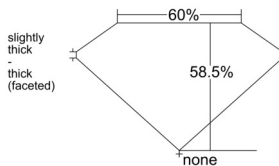

GIA®

FACSIMILE

GIA REPORT 7532565629

Verify this report at GIA.edu

GIA NATURAL DIAMOND DOSSIER®

September 27, 2025
GIA Report Number 7532565629
Shape and Cutting Style ..... Heart Brilliant
Measurements ..... 5.61 x 6.16 x 3.61 mm

GRADING RESULTS

Carat Weight ..... 0.70 carat
Color Grade ..... G
Clarity Grade VS1

ADDITIONAL GRADING INFORMATION

Polish ..... Excellent
Symmetry ..... Very Good
Fluorescence ..... None
Clarity Characteristics ..... Crystal, Cloud, Feather
Inscription(s): GIA 7532565629

PROPORTIONS

Profile not to actual proportions

GRADING SCALES

GIA COLOR SCALE		GIA CLARITY SCALE			
COLORLESS	D	VERY VERY SLIGHTLY INCLUDED	FLAWLESS		
	E		INTERNALLY FLAWLESS		
	F	VERY SLIGHTLY INCLUDED	VVS₁		
	G		VVS₂		
	H		VS₁		
	NEAR COLORLESS	I	SLIGHTLY INCLUDED	VS₂	
		J		SI₁	
		FAINT	K	INCLUDED	SI₂
			L		I₁
			M		I₂
VERT LIGHT	N	LIGHT	I₃		
	O				
	P				
	Q				
	R