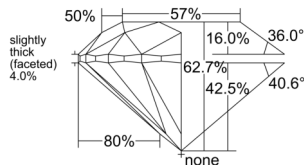

GIA®

FACSIMILE

GIA REPORT 7532385460

Verify this report at GIA.edu

GIA NATURAL DIAMOND DOSSIER®

September 11, 2025
GIA Report Number 7532385460
Shape and Cutting Style ..... Round Brilliant
Measurements ..... 5.60 - 5.64 x 3.53 mm

GRADING RESULTS

Carat Weight ..... 0.70 carat
Color Grade ..... D
Clarity Grade VS1
Cut Grade ..... Excellent

ADDITIONAL GRADING INFORMATION

Polish ..... Excellent
Symmetry ..... Excellent
Fluorescence ..... Very Strong Blue
Clarity Characteristics ..... Cloud
Inscription(s): GIA 7532385460

PROPORTIONS

Profile to actual proportions

GRADING SCALES

GIA COLOR SCALE

COLORESS	D
	E
	F
	G
	H
	I
	J
NEAR COLORESS	K
	L
FANIT	M
	N
	O
	P
VERY LIGHT	Q
	R
	S
	T
	U
	V
	W
	X
	Y
LIGHT	Z

GIA CLARITY SCALE

VERY VERY SLIGHTLY INCLUDED	FLAWLESS
	INTERNALLY FLAWLESS
VERY SLIGHTLY INCLUDED	VVS₁
	VVS₂
SLIGHTLY INCLUDED	VS₁
	VS₂
INCLUDED	SI₁
	SI₂
	I₁
	I₂
	I₃

GIA CUT SCALE

EXCELLENT
VERY GOOD
GOOD
FAIR
POOR