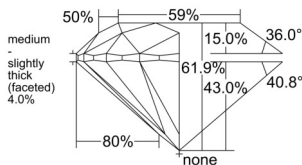

GIA®

FACSIMILE

GIA REPORT 7532349460

Verify this report at GIA.edu

GIA NATURAL DIAMOND DOSSIER®

September 09, 2025
GIA Report Number 7532349460
Shape and Cutting Style ..... Round Brilliant
Measurements ..... 5.34 - 5.38 x 3.32 mm

GRADING RESULTS

Carat Weight ..... 0.60 carat
Color Grade ..... D
Clarity Grade VVS2
Cut Grade ..... Excellent

ADDITIONAL GRADING INFORMATION

Polish ..... Excellent
Symmetry ..... Excellent
Fluorescence ..... Medium Blue
Clarity Characteristics ..... Pinpoint
Inscription(s): GIA 7532349460

PROPORTIONS

Profile to actual proportions

GRADING SCALES

GIA COLOR SCALE

COLORESS	D
	E
	F
	G
	H
	I
	J
NEAR COLORESS	K
	L
FANIT	M
	N
	O
	P
VERY LIGHT	R
	S
	T
	U
	V
	W
	X
	Y
LIGHT	Z

GIA CLARITY SCALE

VERY VERY SLIGHTLY INCLUDED	FLAWLESS
	INTERNALLY FLAWLESS
VERY SLIGHTLY INCLUDED	VVS₁
	VVS₂
SLIGHTLY INCLUDED	VS₁
	VS₂
INCLUDED	SI₁
	SI₂
	I₁
	I₂
	I₃

GIA CUT SCALE

EXCELLENT
VERY GOOD
GOOD
FAIR
POOR