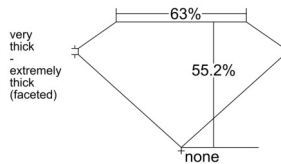

GIA®

FACSIMILE

GIA REPORT

7532325406

Verify this report at GIA.edu

GIA NATURAL DIAMOND DOSSIER®

September 22, 2025
GIA Report Number 7532325406
Shape and Cutting Style ..... Heart Modified Brilliant
Measurements ..... 5.56 x 6.47 x 3.57 mm

GRADING RESULTS

Carat Weight ..... 0.94 carat
Color Grade ..... Y to Z Range
Clarity Grade SI2

ADDITIONAL GRADING INFORMATION

Polish ..... Very Good
Symmetry ..... Very Good
Fluorescence ..... Faint
Clarity Characteristics ..... Feather
Inscription(s): GIA 7532325406

PROPORTIONS

Profile not to actual proportions

GRADING SCALES

GIA COLOR SCALE		GIA CLARITY SCALE			
COLORLESS	D	VERY VERY SLIGHTLY INCLUDED	FLAWLESS		
	E		INTERNALLY FLAWLESS		
	F		VVS₁		
	NEAR COLORLESS	G	VERY SLIGHTLY INCLUDED	VVS₂	
		H		VS₁	
		FAINT	I	SLIGHTLY INCLUDED	VS₂
			J		SI₁
			K		SI₂
	LIGHT	L	INCLUDED	I₁	
		M		I₂	
N		I₃			
O					
P					
Q					
R					
S					
T					
U					
V					
W					
X					
Y					
Z