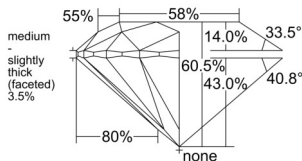

GIA®

FACSIMILE

GIA REPORT

7532232914

Verify this report at GIA.edu

GIA NATURAL DIAMOND DOSSIER®

September 12, 2025
GIA Report Number 7532232914
Shape and Cutting Style ..... Round Brilliant
Measurements ..... 4.35 - 4.38 x 2.64 mm

GRADING RESULTS

Carat Weight ..... 0.30 carat
Color Grade ..... D
Clarity Grade VVS1
Cut Grade ..... Excellent

ADDITIONAL GRADING INFORMATION

Polish ..... Excellent
Symmetry ..... Excellent
Fluorescence ..... Strong Blue
Clarity Characteristics ..... Feather
Inscription(s): GIA 7532232914

PROPORTIONS

Profile to actual proportions

GRADING SCALES

GIA COLOR SCALE

COLORLESS	D
	E
	F
	G
	H
	I
	J
NEAR COLORLESS	K
	L
FAINT	M
	N
	O
	P
VERY LIGHT	Q
	R
	S
	T
	U
	V
	W
	X
	Y
LIGHT	Z

GIA CLARITY SCALE

FLAWLESS	INTERNAL FLAWLESS	
		FLAWLESS
VERY VERY SLIGHTLY INCLUDED	VVS₁	
	VVS₂	
VERY SLIGHTLY INCLUDED	VS₁	
	VS₂	
SLIGHTLY INCLUDED	SI₁	
	SI₂	
INCLUDED	I₁	
	I₂	
	I₃	

GIA CUT SCALE

EXCELLENT
VERY GOOD
GOOD
FAIR
POOR