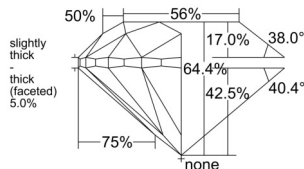

GIA®

FACSIMILE

GIA REPORT 7532195056

Verify this report at GIA.edu

GIA NATURAL DIAMOND DOSSIER®

August 23, 2025
GIA Report Number 7532195056
Shape and Cutting Style ..... Round Brilliant
Measurements ..... 4.60 - 4.64 x 2.98 mm

GRADING RESULTS

Carat Weight ..... 0.40 carat
Color Grade ..... H
Clarity Grade VS2
Cut Grade ..... Very Good

ADDITIONAL GRADING INFORMATION

Polish ..... Excellent
Symmetry ..... Very Good
Fluorescence ..... Faint
Clarity Characteristics ..... Cloud, Crystal
Inscription(s): GIA 7532195056

PROPORTIONS

Profile to actual proportions