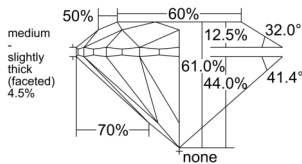

GIA®

FACSIMILE

GIA REPORT

7532065143

Verify this report at GIA.edu

GIA NATURAL DIAMOND DOSSIER®

August 12, 2025
GIA Report Number 7532065143
Shape and Cutting Style ..... Round Brilliant
Measurements ..... 5.73 - 5.75 x 3.50 mm

GRADING RESULTS

Carat Weight ..... 0.71 carat
Color Grade ..... E
Clarity Grade S11
Cut Grade ..... Excellent

ADDITIONAL GRADING INFORMATION

Polish ..... Excellent
Symmetry ..... Excellent
Fluorescence ..... Medium Green
Clarity Characteristics ..... Crystal, Feather
Inscription(s): GIA 7532065143

PROPORTIONS

Profile to actual proportions

GRADING SCALES

GIA COLOR SCALE

COLOREDNESS	D
	E
	F
	G
	H
	I
	J
NEAR COLORLESS	K
	L
FAIN	M
	N
	O
	P
VERY LIGHT	Q
	R
	S
	T
	U
	V
LIGHT	W
	X
	Y
	Z

GIA CLARITY SCALE

FLAWLESS	VERY VERY SLIGHTLY INCLUDED	VS₁	VS₂	SLIGHTLY INCLUDED	SI₁	SI₂	I₁	I₂	I₃	
										VERY SLIGHTLY INCLUDED
INTERNALLY FLAWLESS										

GIA CUT SCALE

EXCELLENT
VERY GOOD
GOOD
FAIR
POOR