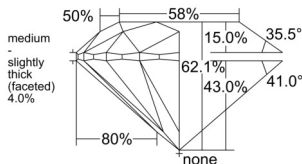

GIA®

FACSIMILE

GIA REPORT 7531898507

Verify this report at GIA.edu

GIA NATURAL DIAMOND DOSSIER®

November 08, 2025
GIA Report Number 7531898507
Shape and Cutting Style ..... Round Brilliant
Measurements ..... 4.73 - 4.75 x 2.94 mm

GRADING RESULTS

Carat Weight ..... 0.41 carat
Color Grade ..... M
Clarity Grade S11
Cut Grade ..... Excellent

ADDITIONAL GRADING INFORMATION

Polish ..... Excellent
Symmetry ..... Excellent
Fluorescence ..... None
Clarity Characteristics ..... Feather
Inscription(s): GIA 7531898507

PROPORTIONS

GRADING SCALES

GIA COLOR SCALE	GIA CLARITY SCALE	GIA CUT SCALE	
D	FLAWLESS	EXCELLENT	
E	INTERNALLY FLAWLESS		
F		VVS₁	VERY GOOD
G	VVS₂		
H	VS₁	GOOD	
I	VS₂		
J	S1₁	FAIR	
K	S1₂		
L	I₁	POOR	
M	I₂		
N	I₃		
O			
P			
Q			
R			
S			
T			
U			
V			
W			
X			
Y			
Z