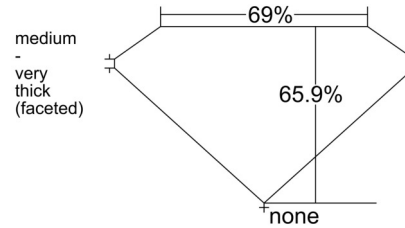

GIA NATURAL DIAMOND GRADING REPORT

November 03, 2025
 GIA Report Number 7531792081
 Shape and Cutting Style Cushion Modified Brilliant
 Measurements 8.17 x 6.88 x 4.54 mm

GRADING RESULTS

Carat Weight 2.01 carat
 Color Grade E
 Clarity Grade SI2

ADDITIONAL GRADING INFORMATION

Polish Excellent
 Symmetry Very Good
 Fluorescence None
 Inscription(s): GIA 7531792081
 Comments: Pinpoints are not shown.

PROPORTIONS

Profile not to actual proportions

CLARITY CHARACTERISTICS

KEY TO SYMBOLS*

- Crystal
- ◡ Indented Natural
- ~ Feather
- ☉ Cloud
- ∖ Needle

* Red symbols denote internal characteristics (inclusions). Green or black symbols denote external characteristics (blemishes). Diagram is an approximate representation of the diamond, and symbols shown indicate type, position, and approximate size of clarity characteristics. All clarity characteristics may not be shown. Details of finish are not shown.