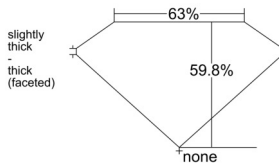

GIA®

FACSIMILE

GIA REPORT 7531742669

Verify this report at GIA.edu

GIA NATURAL DIAMOND DOSSIER®

October 15, 2025
GIA Report Number 7531742669
Shape and Cutting Style ..... Heart Brilliant
Measurements ..... 5.44 x 6.02 x 3.60 mm

GRADING RESULTS

Carat Weight ..... 0.70 carat
Color Grade ..... H
Clarity Grade VVS1

ADDITIONAL GRADING INFORMATION

Polish ..... Excellent
Symmetry ..... Excellent
Fluorescence ..... None
Clarity Characteristics..... Pinpoint, Needle, Feather
Inscription(s): GIA 7531742669

PROPORTIONS

Profile not to actual proportions

GRADING SCALES

GIA COLOR SCALE		GIA CLARITY SCALE			
COLORLESS	D	VERY VERY SLIGHTLY INCLUDED	FLAWLESS		
	E		INTERNALLY FLAWLESS		
	F	VERY SLIGHTLY INCLUDED	VVS₁		
	G		VVS₂		
	H		VS₁		
	NEAR COLORLESS	I	SLIGHTLY INCLUDED	VS₂	
		J		SI₁	
		FAINT	K	INCLUDED	SI₂
			L		I₁
			M		I₂
VERT LIGHT	N	LIGHT	I₃		
	O				
	P				
	Q				
	R