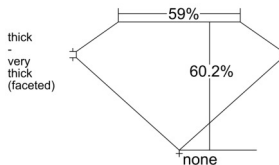

GIA®

FACSIMILE

GIA REPORT 7531722451

Verify this report at GIA.edu

GIA NATURAL DIAMOND DOSSIER®

October 11, 2025
GIA Report Number 7531722451
Shape and Cutting Style ..... Heart Brilliant
Measurements ..... 5.12 x 5.78 x 3.48 mm

GRADING RESULTS

Carat Weight ..... 0.60 carat
Color Grade ..... F
Clarity Grade VVS2

ADDITIONAL GRADING INFORMATION

Polish ..... Excellent
Symmetry ..... Very Good
Fluorescence ..... None
Clarity Characteristics ..... Feather, Pinpoint
Inscription(s): GIA 7531722451

PROPORTIONS

Profile not to actual proportions

GRADING SCALES

GIA COLOR SCALE		GIA CLARITY SCALE			
COLORLESS	D	VERY VERY SLIGHTLY INCLUDED	FLAWLESS		
	E		INTERNALLY FLAWLESS		
	F		VVS₁		
	G		VVS₂		
	NEAR COLORLESS	H	VERY SLIGHTLY INCLUDED	VS₁	
		I		VS₂	
		FAINT	J	SLIGHTLY INCLUDED	SI₁
			K		SI₂
	L		I₁		
	VERT LIGHT		M	INCLUDED	I₂
N			I₃		
O					
LIGHT		P			
		Q			
		R			
	S				
	T				
	U				
V					
W					
X					
Y					
Z