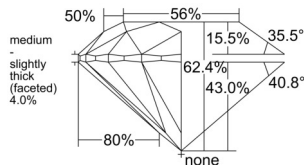

GIA®

FACSIMILE

GIA REPORT 7531585368

Verify this report at GIA.edu

GIA NATURAL DIAMOND DOSSIER®

September 29, 2025
GIA Report Number 7531585368
Shape and Cutting Style ..... Round Brilliant
Measurements ..... 5.45 - 5.48 x 3.41 mm

GRADING RESULTS

Carat Weight ..... 0.63 carat
Color Grade ..... F
Clarity Grade VS1
Cut Grade ..... Excellent

ADDITIONAL GRADING INFORMATION

Polish ..... Excellent
Symmetry ..... Excellent
Fluorescence ..... None
Clarity Characteristics..... Crystal, Needle, Pinpoint
Inscription(s): GIA 7531585368

PROPORTIONS

GRADING SCALES

GIA COLOR SCALE

COLORLESS	D
	E
	F
	G
	H
	I
	J
NEAR COLORLESS	K
	L
FAIN	M
	N
	O
	P
VERY LIGHT	Q
	R
	S
	T
	U
	V
	W
	X
	Y
LIGHT	Z

GIA CLARITY SCALE

FLAWLESS	INTERNAL FLAWLESS	
		FLAWLESS
VERY VERY SLIGHTLY INCLUDED	VVS₁	
	VVS₂	
VERY SLIGHTLY INCLUDED	VS₁	
	VS₂	
SLIGHTLY INCLUDED	SI₁	
	SI₂	
INCLUDED	I₁	
	I₂	
	I₃	

GIA CUT SCALE

EXCELLENT
VERY GOOD
GOOD
FAIR
POOR