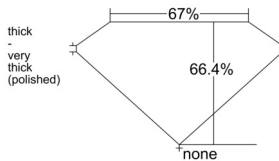

GIA®

FACSIMILE

GIA REPORT 7531564792

Verify this report at GIA.edu

GIA NATURAL DIAMOND DOSSIER®

September 27, 2025
GIA Report Number 7531564792
Shape and Cutting Style ..... Emerald Cut
Measurements ..... 6.22 x 4.43 x 2.94 mm

GRADING RESULTS

Carat Weight ..... 0.80 carat
Color Grade ..... D
Clarity Grade VVS1

ADDITIONAL GRADING INFORMATION

Polish ..... Excellent
Symmetry ..... Excellent
Fluorescence ..... Faint
Clarity Characteristics ..... Pinpoint
Inscription(s): GIA 7531564792

PROPORTIONS

Profile not to actual proportions

GRADING SCALES

GIA COLOR SCALE		GIA CLARITY SCALE			
COLORLESS	D	VERY VERY SLIGHTLY INCLUDED	FLAWLESS		
	E		INTERNALLY FLAWLESS		
	F	VERY SLIGHTLY INCLUDED	VVS₁		
	G		VVS₂		
	H		VS₁		
	NEAR COLORLESS	I	SLIGHTLY INCLUDED	VS₂	
		J		SI₁	
		FAINT	K	INCLUDED	SI₂
			L		I₁
			M		I₂
VERT LIGHT			N	INCLUDED	I₃
			O		
			P		
	Q				
LIGHT	R				
	S				
	T				
	U				
	V				
	Z