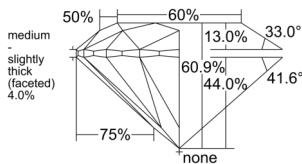

GIA®

FACSIMILE

GIA REPORT 7531564206

Verify this report at GIA.edu

GIA NATURAL DIAMOND DOSSIER®

February 23, 2026
GIA Report Number 7531564206
Shape and Cutting Style ..... Round Brilliant
Measurements ..... 5.51 - 5.53 x 3.37 mm

GRADING RESULTS

Carat Weight ..... 0.62 carat
Color Grade ..... D
Clarity Grade ..... Flawless
Cut Grade ..... Excellent

ADDITIONAL GRADING INFORMATION

Polish ..... Excellent
Symmetry ..... Excellent
Fluorescence ..... None
Clarity Characteristics ..... None
Inscription(s): GIA 7531564206

PROPORTIONS

Profile to actual proportions

GRADING SCALES

GIA COLOR SCALE	GIA CLARITY SCALE	GIA CUT SCALE	
D	FLAWLESS	EXCELLENT	
E	INTERNALLY FLAWLESS		
F		VVS₁	VERY GOOD
G	VVS₂		
H	VS₁	GOOD	
I	VS₂		
J	SI₁	FAIR	
K	SI₂		
L	I₁	POOR	
M			
N			
O	I₂		
P			
Q			
R	I₃		
S			
T			
U			
V			
W			
X			
Y			
Z