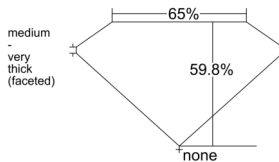

GIA®

FACSIMILE

GIA REPORT 7531554828

Verify this report at GIA.edu

GIA NATURAL DIAMOND DOSSIER®

September 26, 2025
GIA Report Number 7531554828
Shape and Cutting Style ..... Heart Brilliant
Measurements ..... 5.83 x 6.67 x 3.99 mm

GRADING RESULTS

Carat Weight ..... 0.91 carat
Color Grade ..... D
Clarity Grade VVS2

ADDITIONAL GRADING INFORMATION

Polish ..... Excellent
Symmetry ..... Very Good
Fluorescence ..... None
Clarity Characteristics..... Cloud, Pinpoint, Needle, Feather
Inscription(s): GIA 7531554828

PROPORTIONS

Profile not to actual proportions

GRADING SCALES

GIA COLOR SCALE		GIA CLARITY SCALE			
COLORLESS	D	VERY VERY SLIGHTLY INCLUDED	FLAWLESS		
	E		INTERNALLY FLAWLESS		
	F		VVS₁		
	NEAR COLORLESS	G	VERY SLIGHTLY INCLUDED	VVS₂	
		H		VS₁	
		FANT	I	SLIGHTLY INCLUDED	VS₂
			J		SI₁
	LIGHT	K	INCLUDED	SI₂	
		L		I₁	
		M		I₂	
VERT LIGHT		N	INCLUDED	I₃	
		O			
		P			
LIGHT		Q			
		R			
	S				
	T				
	Z