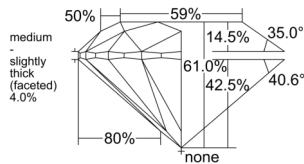

GIA®

FACSIMILE

GIA REPORT

7531502444

Verify this report at GIA.edu

GIA NATURAL DIAMOND DOSSIER®

September 22, 2025
GIA Report Number 7531502444
Shape and Cutting Style ..... Round Brilliant
Measurements ..... 5.67 - 5.70 x 3.47 mm

GRADING RESULTS

Carat Weight ..... 0.70 carat
Color Grade I
Clarity Grade VVS2
Cut Grade ..... Excellent

ADDITIONAL GRADING INFORMATION

Polish ..... Excellent
Symmetry ..... Excellent
Fluorescence ..... Medium Blue
Clarity Characteristics..... Cloud, Pinpoint, Feather, Internal Graining

Inscription(s): GIA 7531502444

PROPORTIONS

Profile to actual proportions

GRADING SCALES

GIA COLOR SCALE

COLORLESS	D
	E
	F
	G
	H
	I
	J
NEAR COLORLESS	K
	L
Faint	M
	N
	O
	P
	Q
	R
	S
	T
	U
	V
	W
	X
	Y
Light	Z

GIA CLARITY SCALE

FLAWLESS	VERY VERY SLIGHTLY INCLUDED	VS₁	VS₂	SI₁	SI₂	I₁	I₂	I₃			
									VERY SLIGHTLY INCLUDED	SLIGHTLY INCLUDED	INCLUDED

GIA CUT SCALE

EXCELLENT
VERY GOOD
GOOD
FAIR
POOR