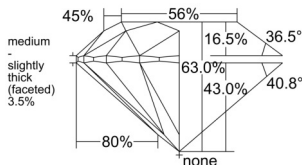

GIA®

FACSIMILE

GIA REPORT 7531498876

Verify this report at GIA.edu

GIA NATURAL DIAMOND DOSSIER®

September 22, 2025
GIA Report Number 7531498876
Shape and Cutting Style ..... Round Brilliant
Measurements ..... 4.89 - 4.93 x 3.09 mm

GRADING RESULTS

Carat Weight ..... 0.46 carat
Color Grade ..... F
Clarity Grade VS2
Cut Grade ..... Excellent

ADDITIONAL GRADING INFORMATION

Polish ..... Excellent
Symmetry ..... Excellent
Fluorescence ..... None
Clarity Characteristics ..... Cloud, Crystal, Feather
Inscription(s): GIA 7531498876

PROPORTIONS

Profile to actual proportions

GRADING SCALES

GIA COLOR SCALE

COLORLESS	D
	E
	F
	G
	H
	I
	J
NEAR COLORLESS	K
	L
FAIN	M
	N
	O
	P
VERY LIGHT	Q
	R
	S
	T
	U
	V
	W
	X
	Y
LIGHT	Z

GIA CLARITY SCALE

FLAWLESS	VERY VERY SLIGHTLY INCLUDED	VS₁	VS₂	VS₁	VS₂	SI₁	SI₂	I₁	I₂	I₃		
											FLAWLESS	INTERNALLY FLAWLESS

GIA CUT SCALE

EXCELLENT
VERY GOOD
GOOD
FAIR
POOR