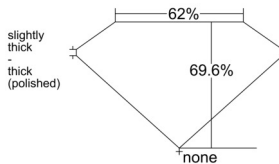

GIA®

FACSIMILE

GIA REPORT 7531479750

Verify this report at GIA.edu

GIA NATURAL DIAMOND DOSSIER®

September 19, 2025
GIA Report Number 7531479750
Shape and Cutting Style ..... Emerald Cut
Measurements ..... 5.71 x 4.15 x 2.89 mm

GRADING RESULTS

Carat Weight ..... 0.70 carat
Color Grade ..... J
Clarity Grade VVS1

ADDITIONAL GRADING INFORMATION

Polish ..... Excellent
Symmetry ..... Excellent
Fluorescence ..... None
Clarity Characteristics ..... Cloud
Inscription(s): GIA 7531479750

PROPORTIONS

Profile not to actual proportions

GRADING SCALES

GIA COLOR SCALE		GIA CLARITY SCALE			
COLORLESS	D	VERY VERY SLIGHTLY INCLUDED	FLAWLESS		
	E		INTERNALLY FLAWLESS		
	F	VERY SLIGHTLY INCLUDED	VVS₁		
	G		VVS₂		
	H		VS₁		
	NEAR COLORLESS	I	SLIGHTLY INCLUDED	VS₂	
		J		SI₁	
		FAINT	K	INCLUDED	SI₂
			L		I₁
			M		I₂
VERT LIGHT	N	LIGHT	I₃		
	O				
	P				
	Q				
	R