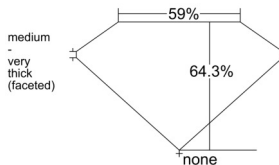

GIA®

FACSIMILE

GIA REPORT 7531430159

Verify this report at GIA.edu

GIA NATURAL DIAMOND DOSSIER®

September 17, 2025
GIA Report Number 7531430159
Shape and Cutting Style ..... Heart Brilliant
Measurements ..... 5.12 x 5.98 x 3.84 mm

GRADING RESULTS

Carat Weight ..... 0.70 carat
Color Grade ..... G
Clarity Grade VVS2

ADDITIONAL GRADING INFORMATION

Polish ..... Excellent
Symmetry ..... Excellent
Fluorescence ..... None
Clarity Characteristics ..... Cloud, Pinpoint
Inscription(s): GIA 7531430159

PROPORTIONS

Profile not to actual proportions

GRADING SCALES

GIA COLOR SCALE		GIA CLARITY SCALE	
COLORLESS	D	VERY VERY SLIGHTLY INCLUDED	FLAWLESS
	E		INTERNALLY FLAWLESS
	F		VVS₁
	G		VVS₂
	H		VS₁
	I		VS₂
	J		SI₁
	K		SI₂
	L		I₁
	M		I₂
NEAR COLORLESS	N	SLIGHTLY INCLUDED	I₃
	O		
	P		
	Q		
FAINT	R	INCLUDED	
	S		
	T		
	U		
VERT LIGHT	V		
	W		
	X		
	Y		
LIGHT	Z