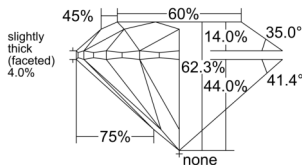

GIA®

FACSIMILE

GIA NATURAL DIAMOND DOSSIER®

September 10, 2025
GIA Report Number 7531366721
Shape and Cutting Style ..... Round Brilliant
Measurements ..... 5.02 - 5.06 x 3.14 mm

GRADING RESULTS

Carat Weight ..... 0.50 carat
Color Grade ..... D
Clarity Grade VS1
Cut Grade ..... Excellent

ADDITIONAL GRADING INFORMATION

Polish ..... Excellent
Symmetry ..... Very Good
Fluorescence ..... Strong Blue
Clarity Characteristics ..... Feather, Cavity
Inscription(s): GIA 7531366721

GIA REPORT 7531366721

Verify this report at GIA.edu

PROPORTIONS

Profile to actual proportions