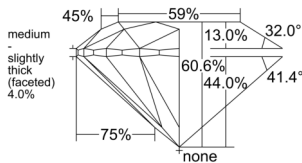

GIA®

FACSIMILE

GIA REPORT 7531300939

Verify this report at GIA.edu

GIA NATURAL DIAMOND DOSSIER®

September 03, 2025
GIA Report Number 7531300939
Shape and Cutting Style ..... Round Brilliant
Measurements ..... 4.42 - 4.44 x 2.68 mm

GRADING RESULTS

Carat Weight ..... 0.32 carat
Color Grade ..... J
Clarity Grade VS1
Cut Grade ..... Excellent

ADDITIONAL GRADING INFORMATION

Polish ..... Excellent
Symmetry ..... Excellent
Fluorescence ..... None
Clarity Characteristics..... Cloud, Crystal, Needle, Pinpoint
Inspection(s): GIA 7531300939

PROPORTIONS

Profile to actual proportions

GRADING SCALES

GIA COLOR SCALE

COLORLESS	D
	E
	F
	G
	H
	I
	J
NEAR COLORLESS	K
	L
Faint	M
	N
	O
	P
Very Light	Q
	R
	S
	T
	U
	V
Light	W
	X
	Y
	Z

GIA CLARITY SCALE

FLAWLESS	INTERNAL FLAWLESS	
		FLAWLESS
VERY VERY SLIGHTLY INCLUDED	VVS₁	
	VVS₂	
VERY SLIGHTLY INCLUDED	VS₁	
	VS₂	
SLIGHTLY INCLUDED	SI₁	
	SI₂	
INCLUDED	I₁	
	I₂	
	I₃	

GIA CUT SCALE

EXCELLENT	
	VERY GOOD
GOOD	
FAIR	
POOR