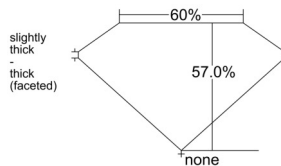

GIA®

FACSIMILE

GIA REPORT 7531292478

Verify this report at GIA.edu

GIA NATURAL DIAMOND DOSSIER®

September 03, 2025
GIA Report Number 7531292478
Shape and Cutting Style ..... Pear Brilliant
Measurements ..... 8.00 x 5.04 x 2.87 mm

GRADING RESULTS

Carat Weight ..... 0.70 carat
Color Grade ..... D
Clarity Grade VVS2

ADDITIONAL GRADING INFORMATION

Polish ..... Excellent
Symmetry ..... Excellent
Fluorescence ..... Faint
Clarity Characteristics..... Pinpoint, Internal Graining, Surface Graining

Inscription(s): GIA 7531292478

PROPORTIONS

Profile not to actual proportions

GRADING SCALES

GIA COLOR SCALE		GIA CLARITY SCALE			
COLORLESS	D	VERY VERY SLIGHTLY INCLUDED	FLAWLESS		
	E		INTERNALLY FLAWLESS		
	F	VERY SLIGHTLY INCLUDED	VVS₁		
	G		VVS₂		
	H		VS₁		
	NEAR COLORLESS	I	SLIGHTLY INCLUDED	VS₂	
		J		SI₁	
		FAINT	K	INCLUDED	SI₂
			L		I₁
			M		I₂
VERT LIGHT	N		INCLUDED	I₃	
	O				
	P				
	Q				
	R				
	S				
LIGHT	T				
	U				
	V				
	W				
	X				
Y					
Z