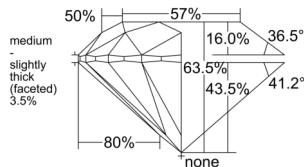

GIA®

FACSIMILE

GIA REPORT

7531260161

Verify this report at GIA.edu

GIA NATURAL DIAMOND DOSSIER®

September 08, 2025
GIA Report Number 7531260161
Shape and Cutting Style ..... Round Brilliant
Measurements ..... 6.09 - 6.14 x 3.88 mm

GRADING RESULTS

Carat Weight ..... 0.90 carat
Color Grade ..... K
Clarity Grade S11
Cut Grade ..... Excellent

ADDITIONAL GRADING INFORMATION

Polish ..... Excellent
Symmetry ..... Excellent
Fluorescence ..... None
Clarity Characteristics ..... Crystal, Cloud
Inscription(s): GIA 7531260161

PROPORTIONS

Profile to actual proportions