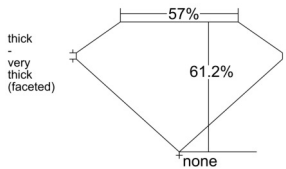

GIA®

FACSIMILE

GIA REPORT 7531258690

Verify this report at GIA.edu

GIA NATURAL DIAMOND DOSSIER®

August 30, 2025
GIA Report Number 7531258690
Shape and Cutting Style ..... Pear Brilliant
Measurements ..... 6.27 x 3.75 x 2.29 mm

GRADING RESULTS

Carat Weight ..... 0.33 carat
Color Grade ..... D
Clarity Grade VS2

ADDITIONAL GRADING INFORMATION

Polish ..... Excellent
Symmetry ..... Very Good
Fluorescence ..... Faint
Clarity Characteristics ..... Crystal
Inscription(s): GIA 7531258690

PROPORTIONS

Profile not to actual proportions

GRADING SCALES

GIA COLOR SCALE		GIA CLARITY SCALE			
COLORLESS	D	VERY VERY SLIGHTLY INCLUDED	FLAWLESS		
	E		INTERNALLY FLAWLESS		
	F	VERY SLIGHTLY INCLUDED	VVS₁		
	G		VVS₂		
	H		VS₁		
	NEAR COLORLESS	I	SLIGHTLY INCLUDED	VS₂	
		J		SI₁	
		FAINT	K	INCLUDED	SI₂
			L		I₁
			M		I₂
VERT LIGHT	N	LIGHT	I₃		
	O				
	P				
	Q				
	R				
	S				
	T