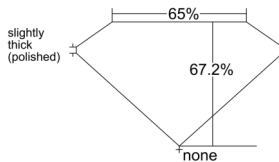

GIA®

FACSIMILE

GIA REPORT 7531044214

Verify this report at GIA.edu

GIA NATURAL DIAMOND DOSSIER®

August 06, 2025
GIA Report Number 7531044214
Shape and Cutting Style ..... Emerald Cut
Measurements ..... 6.20 x 4.43 x 2.97 mm

GRADING RESULTS

Carat Weight ..... 0.81 carat
Color Grade ..... G
Clarity Grade VS1

ADDITIONAL GRADING INFORMATION

Polish ..... Excellent
Symmetry ..... Excellent
Fluorescence ..... None
Clarity Characteristics ..... Crystal
Inscription(s): GIA 7531044214

PROPORTIONS

Profile not to actual proportions

GRADING SCALES

GIA COLOR SCALE		GIA CLARITY SCALE			
COLORLESS	D	VERY VERY SLIGHTLY INCLUDED	FLAWLESS		
	E		INTERNALLY FLAWLESS		
	F		VVS₁		
	G		VVS₂		
	NEAR COLORLESS	H	VERY SLIGHTLY INCLUDED	VS₁	
		I		VS₂	
		FAINT	J	SLIGHTLY INCLUDED	S₁
			K		S₂
	L		I₁		
	M		I₂		
N	I₃				
O					
VERT LIGHT	P	INCLUDED			
	Q				
	R				
	S				
	T				
	U				
	V				
	W				
LIGHT	X				
	Y				
	Z