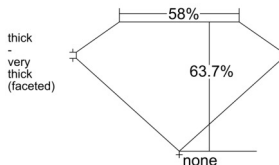

GIA®

FACSIMILE

GIA REPORT

7531043726

Verify this report at GIA.edu

GIA NATURAL DIAMOND DOSSIER®

August 05, 2025

GIA Report Number 7531043726

Shape and Cutting Style ..... Marquise Brilliant

Measurements ..... 7.80 x 4.14 x 2.64 mm

GRADING RESULTS

Carat Weight ..... 0.50 carat

Color Grade ..... E

Clarity Grade VS2

ADDITIONAL GRADING INFORMATION

Polish ..... Excellent

Symmetry ..... Excellent

Fluorescence ..... Medium Blue

Clarity Characteristics..... Feather, Crystal

Inscription(s): GIA 7531043726

PROPORTIONS

Profile not to actual proportions

GRADING SCALES

GIA COLOR SCALE		GIA CLARITY SCALE			
COLORLESS	D	VERY VERY SLIGHTLY INCLUDED	FLAWLESS		
	E		INTERNALLY FLAWLESS		
	F	VERY SLIGHTLY INCLUDED	VS₁		
	G		VS₂		
	H		VS₁		
	NEAR COLORLESS	I	SLIGHTLY INCLUDED	VS₂	
		J		SI₁	
		FAINT	K	INCLUDED	SI₂
			L		I₁
			M		I₂
VERT LIGHT	N	LIGHT	I₃		
	O				
	P				
	Q				
	R